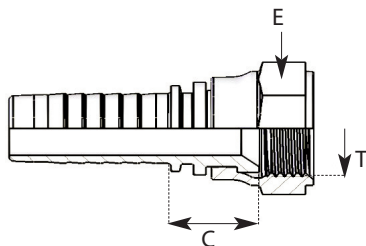

JIC aansluiting

K2DKJ

| | |
|--------------|------------------------------|
| Aansluiting | : Binnendraad met losse moer |
| Schroefdraad | : JIC |
| Afdichting | : 74° conus |
| Uitvoering | : Recht |
| Norm | : SAE J516/J514 |

| DN | Inch | T draad | C mm | E mm | Referentie |
|----|--------|------------|------|------|------------|
| 5 | 3/16" | 7/16"-20 | 14 | 17 | K2DKJ0507 |
| 6 | 1/4" | 7/16"-20 | 14 | 15 | K2DKJ0607 |
| 6 | 1/4" | 1/2"-20 | 15 | 17 | K2DKJ0608 |
| 6 | 1/4" | 9/16"-18 | 16 | 19 | K2DKJ0609 |
| 8 | 5/16" | 1/2"-20 | 15 | 17 | K2DKJ0808 |
| 8 | 5/16" | 9/16"-18 | 16 | 19 | K2DKJ0809 |
| 10 | 3/8" | 1/2"-20 | 15 | 17 | K2DKJ1008 |
| 10 | 3/8" | 9/16"-18 | 16 | 19 | K2DKJ1009 |
| 10 | 3/8" | 5/8"-18 | 15 | 22 | K2DKJ1010 |
| 10 | 3/8" | 3/4"-16 | 17 | 24 | K2DKJ1012 |
| 10 | 3/8" | 7/8"-14 | 21 | 27 | K2DKJ1014 |
| 12 | 1/2" | 3/4"-16 | 18 | 24 | K2DKJ1212 |
| 12 | 1/2" | 7/8"-14 | 19 | 27 | K2DKJ1214 |
| 12 | 1/2" | 1.1/16"-12 | 24 | 32 | K2DKJ1217 |
| 16 | 5/8" | 7/8"-14 | 19 | 27 | K2DKJ1614 |
| 16 | 5/8" | 1.1/16"-12 | 21 | 32 | K2DKJ1617 |
| 20 | 3/4" | 7/8"-14 | 20 | 27 | K2DKJ2014 |
| 20 | 3/4" | 1.1/16"-12 | 22 | 32 | K2DKJ2017 |
| 20 | 3/4" | 1.3/16"-12 | 21 | 36 | K2DKJ2019 |
| 20 | 3/4" | 1.5/16"-12 | 23 | 38 | K2DKJ2021 |
| 25 | 1" | 1.1/16"-12 | 23 | 32 | K2DKJ2517 |
| 25 | 1" | 1.3/16"-12 | 24 | 36 | K2DKJ2519 |
| 25 | 1" | 1.5/16"-12 | 24 | 41 | K2DKJ2521 |
| 25 | 1" | 1.5/8"-12 | 27 | 50 | K2DKJ2526 |
| 32 | 1.1/4" | 1.5/8"-12 | 28 | 50 | K2DKJ3226 |
| 32 | 1.1/4" | 1.7/8"-12 | 31 | 55 | K2DKJ3230 |
| 38 | 1.1/2" | 1.7/8"-12 | 31 | 55 | K2DKJ3830 |
| 50 | 2" | 2.1/2"-12 | 31 | 70 | K2DKJ5040 |

Referentie rvs uitvoering: vervang K door R

K24DKJ

| | |
|--------------|------------------------------|
| Aansluiting | : Binnendraad met losse moer |
| Schroefdraad | : JIC |
| Afdichting | : 74° conus |
| Uitvoering | : 45° gebogen - monobloc |
| Norm | : SAE J516/J514 |