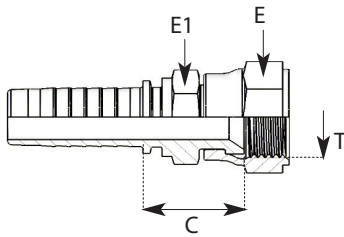

JIC aansluiting

K2DKJ tegenmoer

Aansluiting	: Binnendraad met losse moer
Schroefdraad	: JIC
Afdichting	: 74° conus
Uitvoering	: Recht Voorzien van een tegenmoer