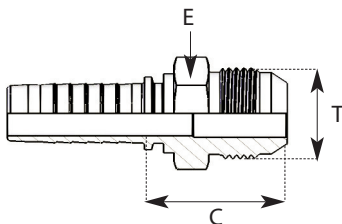

K2AGJ

Aansluiting	: Buitendraad
Schroefdraad	: JIC
Afdichting	: 74° conus
Uitvoering	: Recht
Norm	: SAE J516/J514