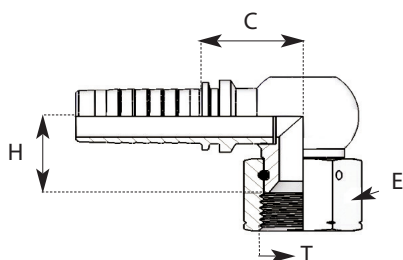

DN	Inch	T draad	C mm	E mm	H mm	Referentie
6	1/4"	7/16"-20	14	17	20	K29DKJ0607C
6	1/4"	1/2"-20	14	17	21	K29DKJ0608C
6	1/4"	9/16"-18	15	19	24	K29DKJ0609C
8	5/16"	9/16"-18	15	19	24	K29DKJ0809C
10	3/8"	9/16"-18	18	19	24	K29DKJ1009C
10	3/8"	5/8"-18	23	22	21	K29DKJ1010C
10	3/8"	3/4"-16	24	24	22	K29DKJ1012C
12	1/2"	3/4"-16	21	24	23	K29DKJ1212C
12	1/2"	7/8"-14	21	27	23	K29DKJ1214C
16	5/8"	7/8"-14	23	27	27	K29DKJ1614C
16	5/8"	1.1/16"-12	23	32	29	K29DKJ1617C
20	3/4"	1.1/16"-12	27	32	31	K29DKJ2017C
25	1"	1.5/16"-12	35	41	37	K29DKJ2521C

Referentie rvs uitvoering: vervang K door R