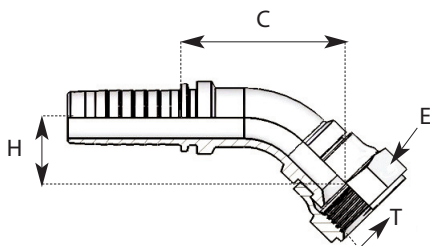

JIC aansluiting

K2DKJ

| | |
|--------------|------------------------------|
| Aansluiting | : Binnendraad met losse moer |
| Schroefdraad | : JIC |
| Afdichting | : 74° conus |
| Uitvoering | : Recht |
| Norm | : SAE J516/J514 |

| DN | Inch | T draad | C mm | E mm | Referentie |
|----|--------|------------|------|------|------------|
| 5 | 3/16" | 7/16"-20 | 14 | 17 | K2DKJ0507 |
| 6 | 1/4" | 7/16"-20 | 14 | 15 | K2DKJ0607 |
| 6 | 1/4" | 1/2"-20 | 15 | 17 | K2DKJ0608 |
| 6 | 1/4" | 9/16"-18 | 16 | 19 | K2DKJ0609 |
| 8 | 5/16" | 1/2"-20 | 15 | 17 | K2DKJ0808 |
| 8 | 5/16" | 9/16"-18 | 16 | 19 | K2DKJ0809 |
| 10 | 3/8" | 1/2"-20 | 15 | 17 | K2DKJ1008 |
| 10 | 3/8" | 9/16"-18 | 16 | 19 | K2DKJ1009 |
| 10 | 3/8" | 5/8"-18 | 15 | 22 | K2DKJ1010 |
| 10 | 3/8" | 3/4"-16 | 17 | 24 | K2DKJ1012 |
| 10 | 3/8" | 7/8"-14 | 21 | 27 | K2DKJ1014 |
| 12 | 1/2" | 3/4"-16 | 18 | 24 | K2DKJ1212 |
| 12 | 1/2" | 7/8"-14 | 19 | 27 | K2DKJ1214 |
| 12 | 1/2" | 1.1/16"-12 | 24 | 32 | K2DKJ1217 |
| 16 | 5/8" | 7/8"-14 | 19 | 27 | K2DKJ1614 |
| 16 | 5/8" | 1.1/16"-12 | 21 | 32 | K2DKJ1617 |
| 20 | 3/4" | 7/8"-14 | 20 | 27 | K2DKJ2014 |
| 20 | 3/4" | 1.1/16"-12 | 22 | 32 | K2DKJ2017 |
| 20 | 3/4" | 1.3/16"-12 | 21 | 36 | K2DKJ2019 |
| 20 | 3/4" | 1.5/16"-12 | 23 | 38 | K2DKJ2021 |
| 25 | 1" | 1.1/16"-12 | 23 | 32 | K2DKJ2517 |
| 25 | 1" | 1.3/16"-12 | 24 | 36 | K2DKJ2519 |
| 25 | 1" | 1.5/16"-12 | 24 | 41 | K2DKJ2521 |
| 25 | 1" | 1.5/8"-12 | 27 | 50 | K2DKJ2526 |
| 32 | 1.1/4" | 1.5/8"-12 | 28 | 50 | K2DKJ3226 |
| 32 | 1.1/4" | 1.7/8"-12 | 31 | 55 | K2DKJ3230 |
| 38 | 1.1/2" | 1.7/8"-12 | 31 | 55 | K2DKJ3830 |
| 50 | 2" | 2.1/2"-12 | 31 | 70 | K2DKJ5040 |

Referentie rvs uitvoering: vervang K door R

K24DKJ

| | |
|--------------|------------------------------|
| Aansluiting | : Binnendraad met losse moer |
| Schroefdraad | : JIC |
| Afdichting | : 74° conus |
| Uitvoering | : 45° gebogen - monobloc |
| Norm | : SAE J516/J514 |